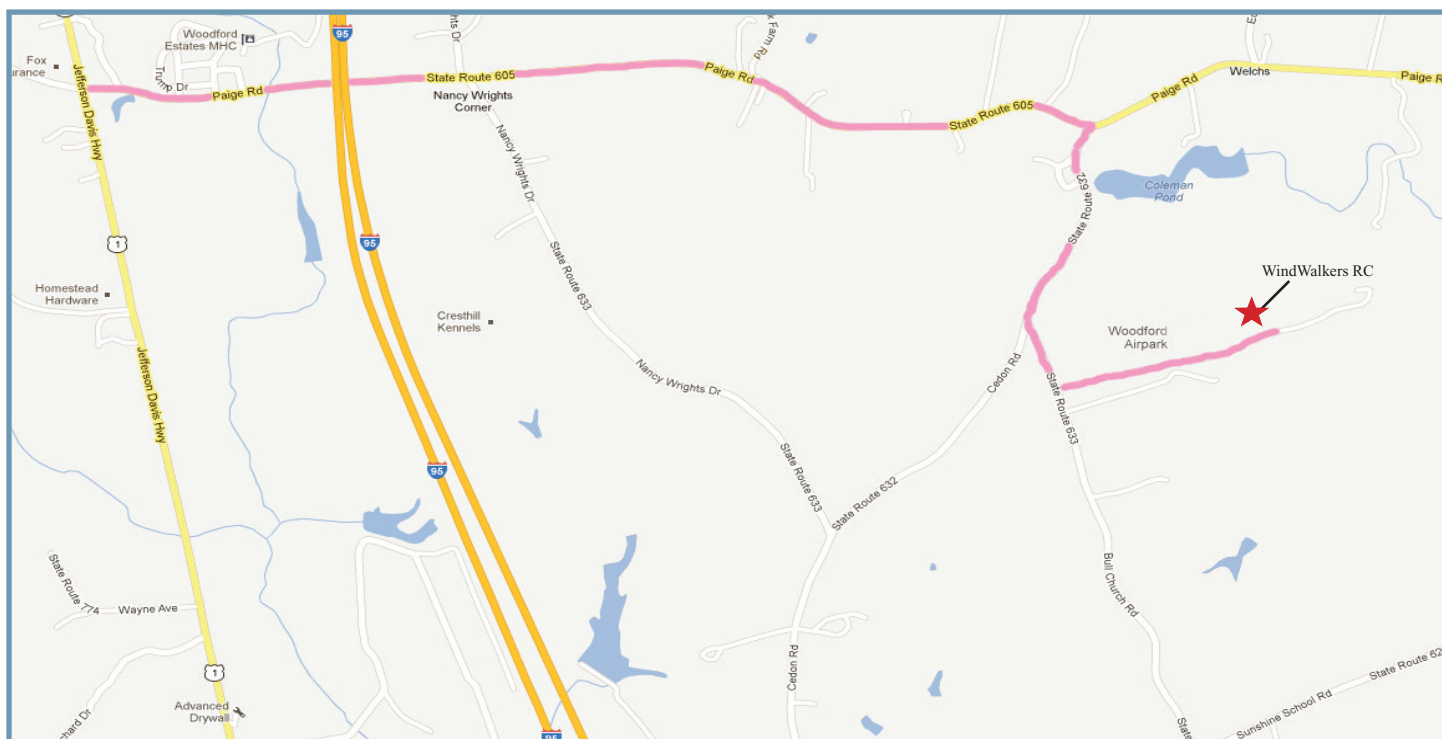

Participants: Open to all AMA Members.

Pilots Fee: \$10

Lunch: \$5

Lunch Menu: Hot Dogs, Hamburgers, Potato Chips, Baked Beans, Potato Salad, Desserts, Sodas, Water

Directions:

- 1) From I- 95 take EXIT 118 toward VA-606/THORNBURG - Drive .5 miles to JEFFERSON DAVIS HWY/US-1.
- 2) Turn LEFT onto JEFFERSON DAVIS HWY/US-1 - Drive 3.1 miles to Page Rd.
- 3) Turn LEFT onto PAIGE RD. Drive 2 miles.
- 4) Turn RIGHT onto CEDON RD. Drive .4 miles.
- 5) Turn SLIGHT LEFT onto BULL CHURCH RD. Drive about 500 feet to the Woodford Air Park sign on the left.
- 6) Drive down the private road (speed limit 5 MPH) toward the airplane hangers, you will see a car port on the left with picnic tables and flag pole.

Questions? Contact: mmpicd@comcast.net

N: 38° 04'.18" W: 77° 29' 56" 7 Nautical miles North of Bowling Green off of Bull Church Road